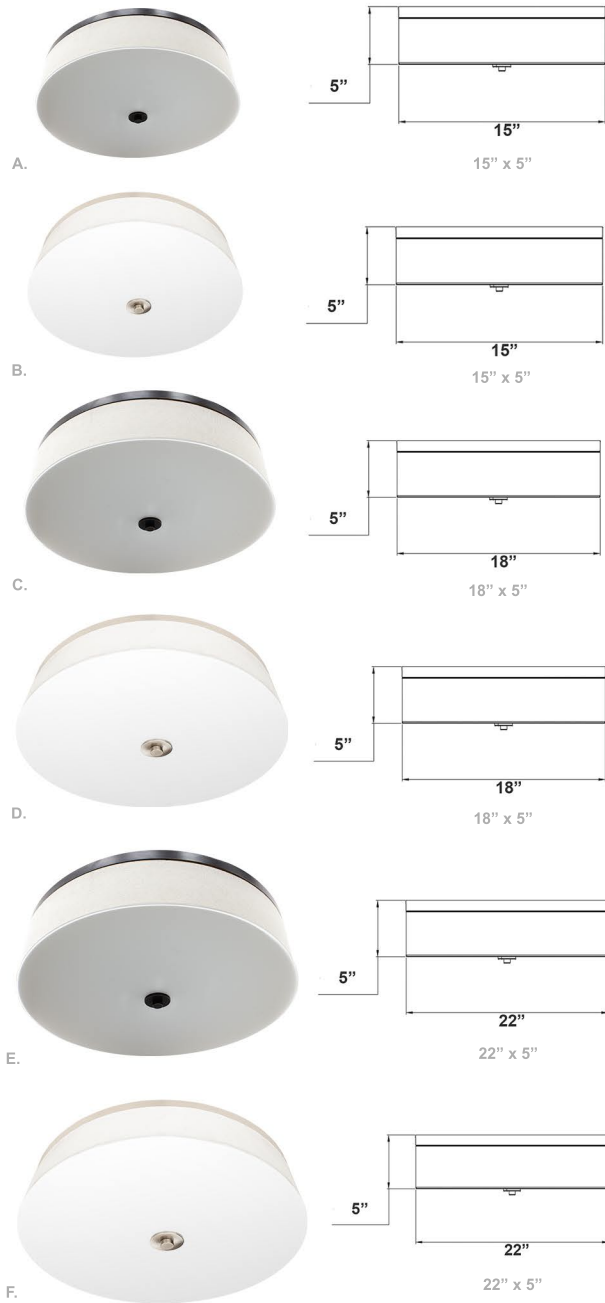

# Integrated LED Fabric Drum Fixtures

## Wattage

25W / 35W / 45W